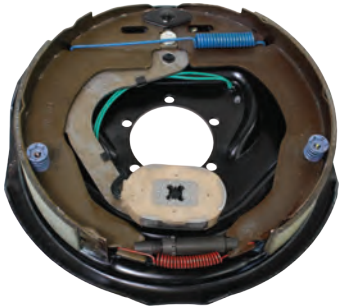

Part No.	Quantity	Parts Description
023-543-00	1	Brake - RH
006-092-01	4	Brake Mounting Nut
	1	Instruction Sheet

Brake Kit - Electric 10" x 2 1/4"- LH

K23-542-00

Replaces AL-KO, Hayes Axle left hand 10" x 2 1/4" electric brake assembly or 3,500 Capacity (K363383.2)

Part No.	Quantity	Parts Description
023-539-00	1	Brake - RH
006-092-01	4	Brake Mounting Nut
007-328-00	4	Brake Mounting Bolt
	1	Instruction Sheet

Brake Kit - Electric 10" x 2 1/4"- LH

K23-538-00

Replaces AL-KO left hand 10" x 2 1/4" electric brake assembly - 4,400 lbs. Capacity (K568999)

Part No.	Quantity	Parts Description
023-538-00	1	Brake - LH
006-092-01	4	Brake Mounting Nut
007-328-00	4	Brake Mounting Bolt
	1	Instruction Sheet

Brake Kit - Electric 12" x 2"- RH

K23-536-00

Replaces AL-KO, Hayes Axle right hand 12" x 2" electric brake assembly or 7,000 lbs. Capacity (K363233.1)

Part No.	Quantity	Parts Description
023-536-00	1	Brake - RH
006-193-00	5	Brake Mounting Nut
007-005-00	5	Brake Mounting Bolt
	1	Instruction Sheet

Brake Kit - Electric 12" x 2"- LH

K23-537-00

Replaces AL-KO, Hayes Axle left hand 12" x 2" electric brake assembly or 7,000 lbs. Capacity (K363233.2)