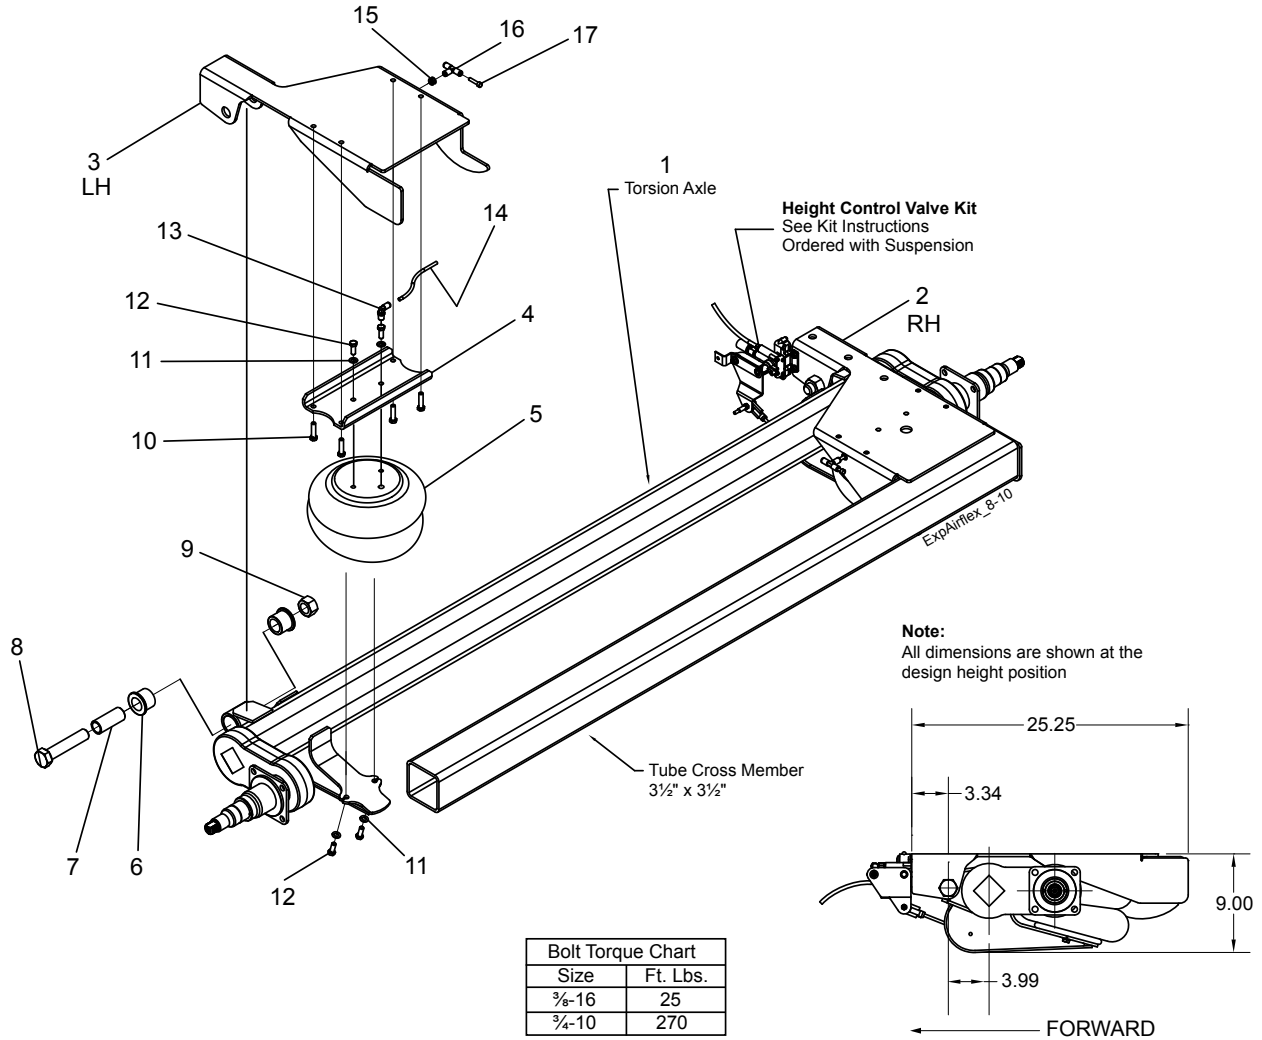

## AIRFLEX® Suspension Components 10,000#

Item	Part No.	Qty/Axle	Description
1	n/a	1	Torsion Axle with Suspension Brackets
2	003-327-00	1	RH Frame Bracket
3	003-326-00	1	LH Frame Bracket
4	003-323-00	2	Channel, Air Spring Support
5	W01-358-6947	2	Firestone Air Spring
6	K71-734-00	2	Pivot Bushing Replacement Kit
7	n/a	2	3/4-10 UNC x 4.5" LG HHCS
8	n/a	2	3/4-10 UNC Stover Lock Nut
9	n/a	8	3/8-16 UNC x 1.5" LG HHCS
10	n/a	8	3/8 Regular Split Lock Washer
11	n/a	8	3/8-16 UNC x 1" LG HHCS
12	n/a	2	1/4 NPTM x 1/4 T 90° Elbow, Swivel
13	n/a	2	1/4 x 6.25" LG Nylon Tube
14	n/a	2	Grommet
15	n/a	2	1/4 T Union Tee
16	n/a	2	1/4 T Plug