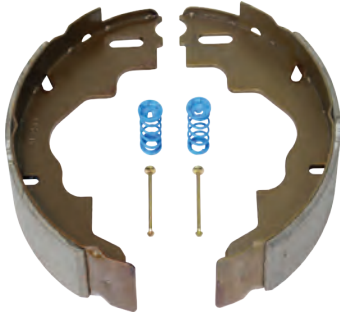

Disc Brake Pad Kit

K71-866-00

Fits AL-KO and Hayes Axle 10K - 12K axles equipped with hydraulic disc brakes. (KSL116)

Part No.	Quantity	Parts Description
091-018-00	1	Brake Pad Inner
091-019-00	1	Brake Pad Outer

Magnet Kit

K71-871-00

Fits AL-KO and Hayes Axle 10" x 1 3/4", 10" x 2 1/4" & 12" x 2" electric brakes. (K568111 & K568119)

Part No.	Quantity	Parts Description
042-143-00	1	Magnet Assembly
046-175-00	1	Spring
027-009-00	1	Retainer
046-016-00	1	Strain Relief
	1	Instruction Sheet

Magnet Kit

K71-863-00

Fits AL-KO and Hayes Axle, 8K - 16K axles equipped with electric brakes. (K568252)

Part No.	Quantity	Parts Description
042-148-00	1	Magnet Assembly
046-164-00	1	Retainer
046-166-00	1	Strain Relief
046-170-00	1	Adapter Strain Relief
046-169-00	1	Hog Ring
	1	Instruction Sheet

Brake Shoe & Lining Kit - 10" x 1 3/4"

K71-836-00

Fits all AL-KO Axle 10" x 1 3/4" Advance Design electric brakes. (K1530114)

Part No.	Quantity	Parts Description
040-450-00	2	Shoe & Lining
046-077-00	2	Shoe Hold Down Spring
049-009-00	2	Hold Down Pin
	1	Instruction Sheet