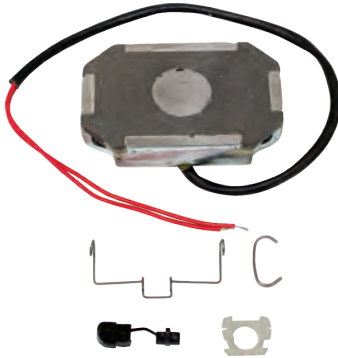

Brake Caliper Repair Kit

K71-832-00

Fits AL-KO and Hayes Axle 10K & 12K axles equipped with hydraulic disc brake calipers. (K080862)

Part No.	Quantity	Parts Description
010-260-00	2	Caliper Seal
010-261-00	2	Caliper Boot

Disc Brake Pad Kit

K71-866-00

Fits AL-KO and Hayes Axle 10K - 12K axles equipped with hydraulic disc brakes. (KSL116)

Part No.	Quantity	Parts Description
091-018-00	1	Brake Pad Inner
091-019-00	1	Brake Pad Outer

Magnet Kit

K71-871-00

Fits AL-KO and Hayes Axle 10" x 1 3/4", 10" x 2 1/4" & 12" x 2" electric brakes. (K568111 & K568119)

Part No.	Quantity	Parts Description
042-143-00	1	Magnet Assembly
046-175-00	1	Spring
027-009-00	1	Retainer
046-016-00	1	Strain Relief
	1	Instruction Sheet

Magnet Kit

K71-863-00

Fits AL-KO and Hayes Axle, 8K - 16K axles equipped with electric brakes. (K568252)

Part No.	Quantity	Parts Description
042-148-00	1	Magnet Assembly
046-164-00	1	Retainer
046-166-00	1	Strain Relief
046-170-00	1	Adapter Strain Relief
046-169-00	1	Hog Ring
	1	Instruction Sheet