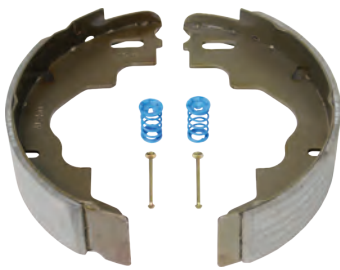

Magnet Kit

K71-871-00

Fits AL-KO and Hayes Axle 10" x 1 3/4", 10" x 2 1/4" & 12" x 2" electric brakes. (K568111 & K568119)

Part No.	Quantity	Parts Description
042-143-00	1	Magnet Assembly
046-175-00	1	Spring
027-009-00	1	Retainer
046-016-00	1	Strain Relief
	1	Instruction Sheet

Magnet Kit

K71-863-00

Fits AL-KO and Hayes Axle, 8K - 16K axles equipped with electric brakes. (K568252)

Part No.	Quantity	Parts Description
042-148-00	1	Magnet Assembly
046-164-00	1	Retainer
046-166-00	1	Strain Relief
046-170-00	1	Adapter Strain Relief
046-169-00	1	Hog Ring
	1	Instruction Sheet

Brake Shoe & Lining Kit - 10" x 1 3/4"

K71-836-00

Fits all AL-KO Axle 10" x 1 3/4" Advance Design electric brakes. (K1530114)

Part No.	Quantity	Parts Description
040-450-00	2	Shoe & Lining
046-077-00	2	Shoe Hold Down Spring
049-009-00	2	Hold Down Pin
	1	Instruction Sheet

Brake Shoe & Lining Kit - 10" x 2 1/4"

K71-854-00

Fits all AL-KO and Hayes Axle 10" x 2 1/4" electric brakes. (With or without parking feature.) (K568112)

Part No.	Quantity	Parts Description
040-447-00	1	Primary Shoe & Lining
040-448-00	1	Secondary Shoe & Lining
046-077-00	2	Shoe Hold Down Spring
049-002-00	2	Hold Down Pin
	1	Instruction Sheet