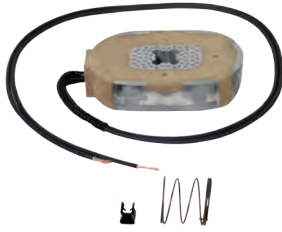

Caliper Replacement Kit - LH

K71-834-00

Fits AL-KO and Hayes Axle 10K HD - 12K Axles equipped with hydraulic disc brakes. (K09231512)

Part No.	Quantity	Parts Description
089-053-00	1	Caliper Assembly - LH
007-449-00	2	Bolt
005-083-00	2	Lock Washer
005-199-00	2	Washer
046-176-00	2	Caliper Retainer Plate

Brake Caliper Repair Kit

K71-832-00

Fits AL-KO and Hayes Axle 10K & 12K axles equipped with hydraulic disc brake calipers. (K080862)

Part No.	Quantity	Parts Description
010-260-00	2	Caliper Seal
010-261-00	2	Caliper Boot

Disc Brake Pad Kit

K71-866-00

Fits AL-KO and Hayes Axle 10K - 12K axles equipped with hydraulic disc brakes. (KSL116)

Part No.	Quantity	Parts Description
091-018-00	1	Brake Pad Inner
091-019-00	1	Brake Pad Outer

Magnet Kit

K71-871-00

Fits AL-KO and Hayes Axle 10" x 1 3/4", 10" x 2 1/4" & 12" x 2" electric brakes. (K568111 & K568119)

Part No.	Quantity	Parts Description
042-143-00	1	Magnet Assembly
046-175-00	1	Spring
027-009-00	1	Retainer
046-016-00	1	Strain Relief
	1	Instruction Sheet