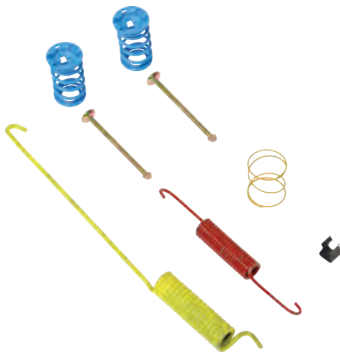

Brake Shoe & Lining Kit - 12 1/4" x 5 1/2"

K71-868-00

Fits AL-KO and Hayes Axle, 10K - 16K axles equipped with air brakes. (KSL137)

Part No.	Quantity	Parts Description
040-449-00	2	Shoe & Lining
056-017-00	2	Anchor Pin
038-077-00	2	Anchor Pin (Air)
046-179-00	1	Anchor Pin Retainer (Air)
034-362-00	2	Cam Roller (Air)
046-173-00	2	Retainer Cam Roller (Air)
056-018-00	2	Retainer Pin Retract Spring
046-177-00	1	Return Spring (Air)

Dust Cover - Electric Brake

K71-837-00

Fits AL-KO and Hayes Axle, 10K - 16K axles equipped with electric brakes. (K1531044)

Part No.	Quantity	Parts Description
036-140-01	2	Dust Cover - Electric
006-129-01	5	Hex Nut

Dust Cover - Hydraulic Brake

K71-838-00

Fits AL-KO and Hayes Axle, 10K - 16K axles equipped with hydraulic brakes. (K1531045)

Part No.	Quantity	Parts Description
036-140-01	1	Dust Cover - Electric
036-140-02	1	Dust Cover - Hydraulic
006-129-01	5	Hex Nut

Brake Spring Kit

K71-853-00

Fits all AL-KO and Hayes Axle 10" x 1 3/4" & 10" x 2 1/4" electric brakes. (K568097)

Part No.	Quantity	Parts Description
046-018-00	1	Adjusting Screw Spring
046-077-00	2	Shoe Hold Down Spring
049-002-00	2	Shoe Hold Down Pin
027-009-00	1	Magnet Retaining Clip
046-174-00	1	Shoe Retractor
046-175-00	1	Magnet Spring
	1	Instruction Sheet