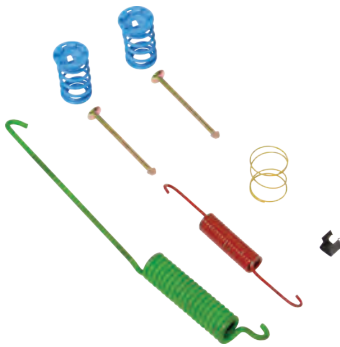

Brake Shoe & Lining Kit - 12 1/4" x 5 1/2"

K71-868-00

Fits AL-KO and Hayes Axle, 10K - 16K axles equipped with air brakes. (KSL137)

Part No.	Quantity	Parts Description
040-449-00	2	Shoe & Lining
056-017-00	2	Anchor Pin
038-077-00	2	Anchor Pin (Air)
046-179-00	1	Anchor Pin Retainer (Air)
034-362-00	2	Cam Roller (Air)
046-173-00	2	Retainer Cam Roller (Air)
056-018-00	2	Retainer Pin Retract Spring
046-177-00	1	Return Spring (Air)

Dust Cover - Hydraulic Brake

K71-838-00

Fits AL-KO and Hayes Axle, 10K - 16K axles equipped with hydraulic brakes. (K1531045)

Part No.	Quantity	Parts Description
036-140-01	1	Dust Cover - Electric
036-140-02	1	Dust Cover - Hydraulic
006-129-01	5	Hex Nut

Brake Spring Kit

K71-853-00

Fits all AL-KO and Hayes Axle 10" x 1 3/4" & 10" x 2 1/4" electric brakes. (K568097)

Part No.	Quantity	Parts Description
046-018-00	1	Adjusting Screw Spring
046-077-00	2	Shoe Hold Down Spring
049-002-00	2	Shoe Hold Down Pin
027-009-00	1	Magnet Retaining Clip
046-174-00	1	Shoe Retractor
046-175-00	1	Magnet Spring
	1	Instruction Sheet

Brake Spring Kit

K71-852-00

Fits all AL-KO and Hayes Axle 12" x 2" electric brakes. (K568096)

Part No.	Quantity	Parts Description
046-018-00	1	Adjusting Screw Spring
046-077-00	2	Shoe Hold Down Spring
049-002-00	2	Shoe Hold Down Pin
027-009-00	1	Magnet Retaining Clip
046-005-00	1	Shoe Retractor
046-175-00	1	Magnet Spring
	1	Instruction Sheet