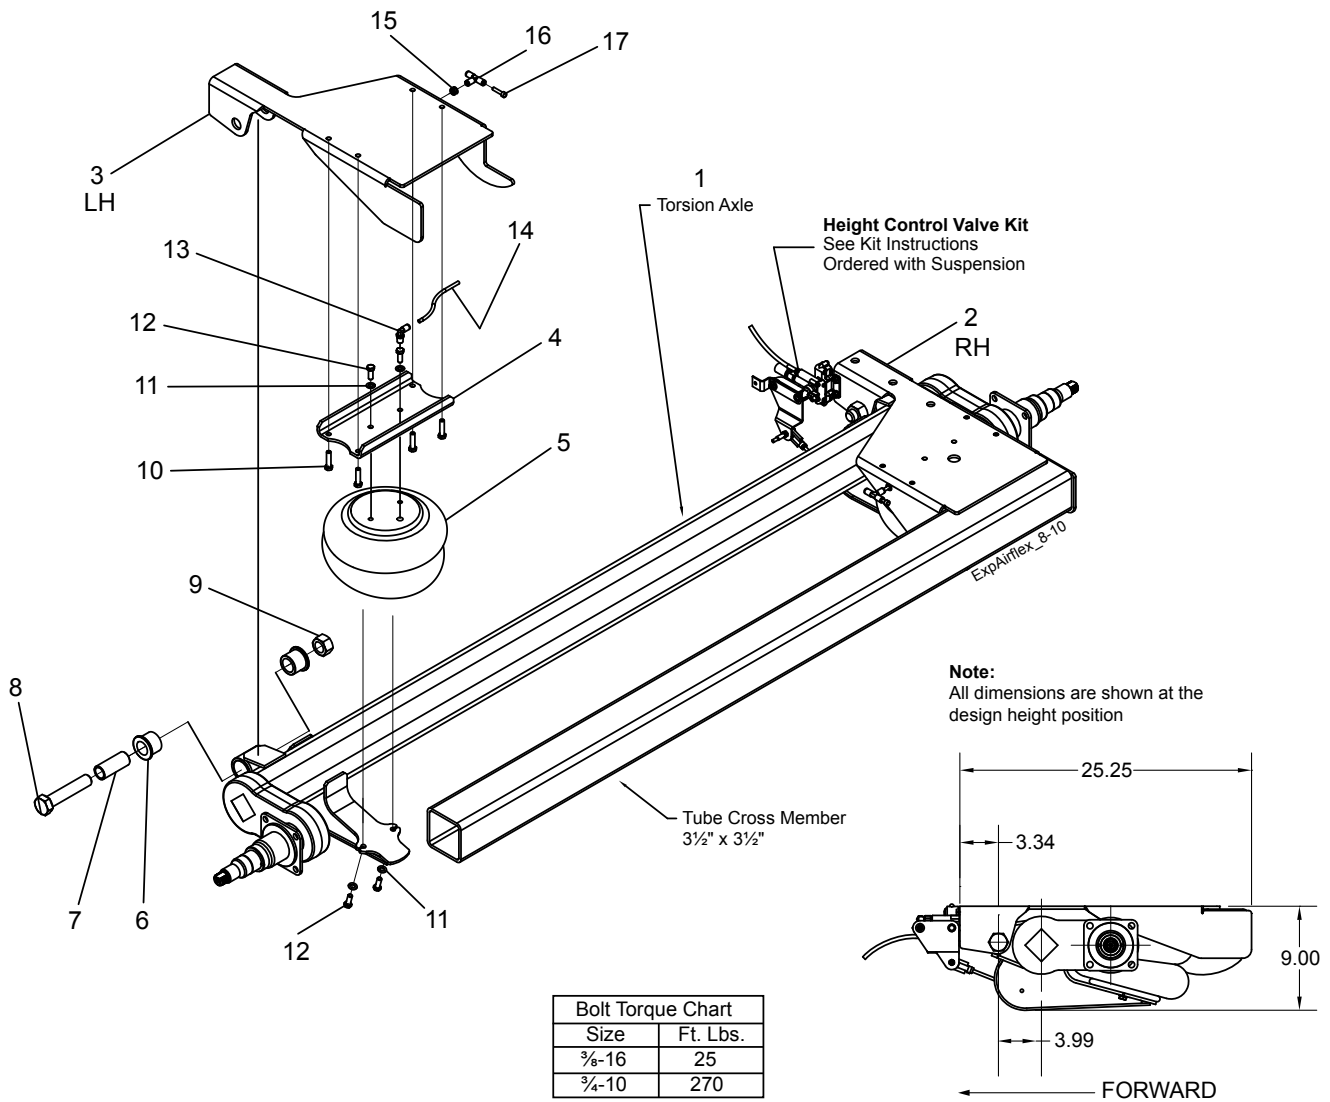

AIRFLEX® for 10,000 Lb. Axles

Size	Ft. Lbs.
3/8-16	25
3/4-10	270

AIRFLEX® Suspension Components 10,000#

Item	Part No.	Qty/Axle	Description
1	n/a	1	Torsion Axle with Suspension Brackets
2	003-327-00	1	RH Frame Bracket
3	003-326-00	1	LH Frame Bracket
4	003-323-00	2	Channel, Air Spring Support
5	W01-358-6947	2	Firestone Air Spring
6	014-123-00	2	Pivot Bushing Kit
7	014-127-00	2	Bushing Spacer/Liner
8	n/a	2	3/4-10 UNC x 4.5" LG HHCS
9	n/a	2	3/4-10 UNC Stover Lock Nut
10	n/a	8	3/8-16 UNC x 1.5" LG HHCS
11	n/a	8	3/8 Regular Split Lock Washer
12	n/a	8	3/8-16 UNC x 1" LG HHCS
13	n/a	2	1/4 NPTM x 1/4 T 90° Elbow, Swivel
14	n/a	2	1/4 x 6.25" LG Nylon Tube
15	n/a	2	Grommet
16	n/a	2	1/4 T Union Tee
17	n/a	2	1/4 T Plug